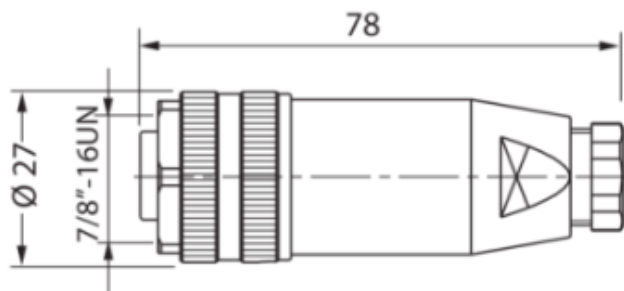

Product Data Sheet

Field Wireable Connector

- ❖ Product Description- 7/8" A Code 3 Pin Female Straight Un-shielded Screw Type Field Wirable Connector
- ❖ MPN-2478W-66-163-03-0000
- ❖ Series- 7/8" Field Wireable

Illustration

Product may differ from image.

Product Datasheet Rev.No-01 Effective date-24-02-2026

The information in this product PDF has been compiled with the utmost care
Liability for the correctness completeness and topicality of the information is restricted to gross negligence.

Office Address: Ground Floor Plot No, G-8/7, Ranjangaon Industrial Area Shirur Road Karegaon, Ranjangaon MIDC, Pune Maharashtra-412220
India. Contact- info@leiindias.com; sales@leiindias.com; www.leiindias.com; +91-7448296005; +91-020-66205306 GST No-27AACCL5628E1ZL
Factory Address: 2347/B Wagholi Warehouse, Pune Nagar Road, Wagholi, Pune- 412207, Maharashtra, India.