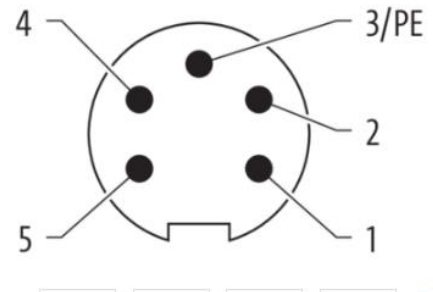

Product Data Sheet

Field Wireable Connector

- ❖ Product description- 7/8" A Code 5 Pin Male Straight Un-shielded Screw Type Field Wirable Connector
- ❖ MPN-2478W-96-165-03-000
- ❖ Series- 7/8" Field Wireable

Illustration

Product may differ from image.

Product Datasheet Rev.No-01 Effective date-24-02-2026

The information in this product PDF has been compiled with the utmost care
Liability for the correctness completeness and topicality of the information is restricted to gross negligence.

Office Address: Ground Floor Plot No, G-8/7, Ranjangaon Industrial Area Shirur Road Karegaon, Ranjangaon MIDC, Pune Maharashtra-412220
India. Contact- info@leiindias.com; sales@leiindias.com; www.leiindias.com; +91-7448296005; +91-020-66205306 GST No-27AACCL5628E1ZL
Factory Address: 2347/B Wagholi Warehouse, Pune Nagar Road, Wagholi, Pune- 412207, Maharashtra, India.