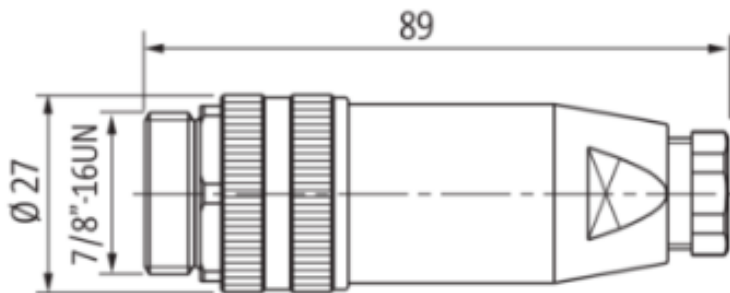

Product Data Sheet

Field Wireable Connector

- ❖ Product description- 7/8" A Code 5 Pin Male Straight Un-shielded Screw Type Field Wirable Connector
- ❖ MPN-2478W-96-165-03-000
- ❖ Series- 7/8" Field Wireable

Illustration

Product may differ from image.

Product Datasheet Rev.No-01 Effective date-24-02-2026

The information in this product PDF has been compiled with the utmost care
Liability for the correctness completeness and topicality of the information is restricted to gross negligence.

Office Address: Ground Floor Plot No, G-8/7, Ranjangaon Industrial Area Shirur Road Karegaon, Ranjangaon MIDC, Pune Maharashtra-412220
India. Contact- info@leiindias.com; sales@leiindias.com; www.leiindias.com; +91-7448296005; +91-020-66205306 GST No-27AACCL5628E1ZL
Factory Address: 2347/B Wagholi Warehouse, Pune Nagar Road, Wagholi, Pune- 412207, Maharashtra, India.