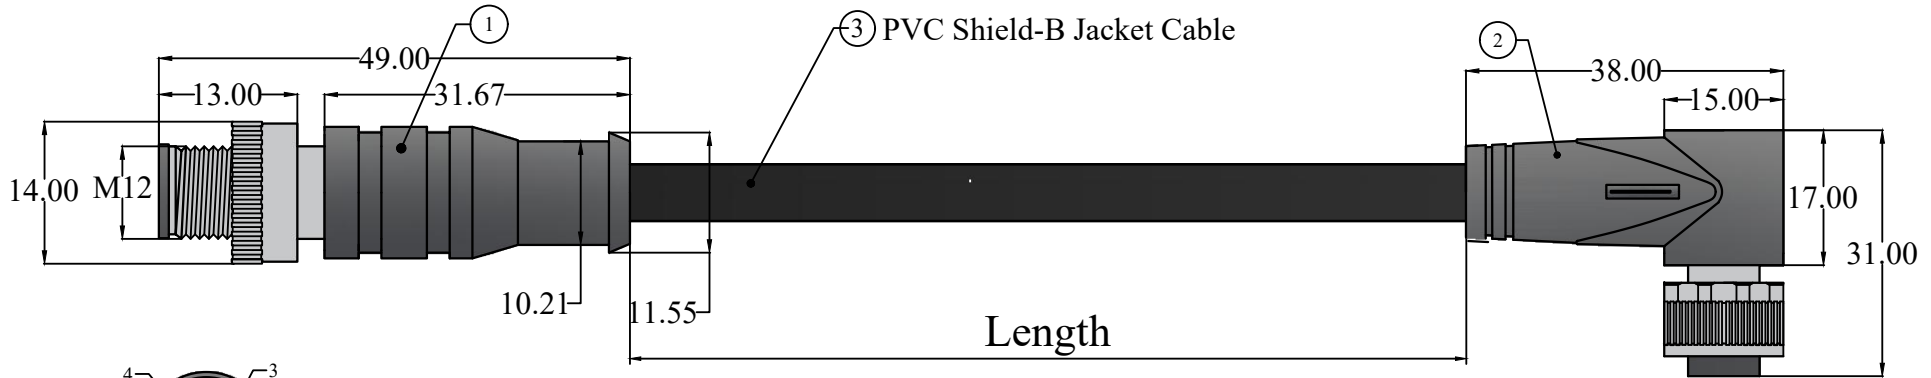

NOTE:

1. All dimensions are in mm.
2. All connectors are shown in face view
3. 100% Electrically Tested.

SrNo	MPN	Length (mm)
1	2412-9667-144-434-0100	1000±25
2	2412-9667-144-434-0200	2000±25
3	2412-9667-144-434-0300	3000±50
4	2412-9667-144-434-0500	5000±50
5	2412-9667-144-434-1000	10000±100

P1 (M12 A Code Male)	Colour	P1 (M12 A Code Female)	Colour
P1	Brown	P1	Brown
P2	White	P2	White
P3	Blue	P3	Blue
P4	Black	P4	Black
		P5	NC

SR NO.	Descriptions
1	M12 A Code 4 Pin Male Straight Shielded Connector.
2	M12 A Code 5 Pin Female Angle Shielded Connector.
3	4 Core * 0.34 sqmm, PVC shield-B Jacket Cable, OD 6.2 ±0.2 sqmm, Core-color Brown, White, Blue, Black.

This drawing is our property. It can't be reproduced or communicated without our written agreement.		LEI INDIA'S		
DRAWN BY R.A		DATE 27/03/24		DRAWING TITLE M12 Male Straight / M12 Female Angled A Code Pvc Shielded Black Cable
CHECKED BY J. S		DATE 27/03/24		SIZE A4
APPROVED BY J. S		DATE 27/03/24		DRAWING NUMBER 2412-9667-1445-434-XXXX
SCALE 1 : 1		UOM: MM		REV 01
				SHEET 1/1