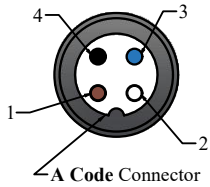

NOTE:

1. All dimensions are in mm.
2. All connectors are shown in face view
3. 100% Electrically Tested.

SrNo	MPN	Length (mm)
1	2412-9667-144-434-0100	1000±25
2	2412-9667-144-434-0200	2000±25
3	2412-9667-144-434-0300	3000±50
4	2412-9667-144-434-0500	5000±50
5	2412-9667-144-434-1000	10000±100

P1 (M12 A Code Male)	Colour	P1 (M12 A Code Female)	Colour
P1	Brown	P1	Brown
P2	White	P2	White
P3	Blue	P3	Blue
P4	Black	P4	Black
		P5	NC

SR NO.	Descriptions
1	M12 A Code 4 Pin Male Straight Shielded Connector.
2	M12 A Code 5 Pin Female Angle Shielded Connector.
3	4 Core * 0.34 sqmm, PVC shield-B Jacket Cable, OD 6.2 ±0.2 sqmm, Core-color Brown, White, Blue, Black.

This drawing is our property. It can't be reproduced or communicated without our written agreement.		LEI INDIA'S		
DRAWN BY R.A		DATE 27/03/24		DRAWING TITLE M12 Male Straight / M12 Female Angled A Code Pvc Shielded Black Cable
CHECKED BY J. S		DATE 27/03/24		SIZE A4
APPROVED BY J. S		DATE 27/03/24		DRAWING NUMBER 2412-9667-1445-434-XXXX
SCALE 1 : 1		UOM: MM		REV 01
				SHEET 1/1