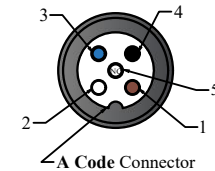

NOTE:

1. All dimensions are in mm.
2. All connectors are shown in face view
3. 100% Electrically Tested.

SrNo	MPN	Length (mm)
1	2412-9667-144-434-0100	1000±25
2	2412-9667-144-434-0200	2000±25
3	2412-9667-144-434-0300	3000±50
4	2412-9667-144-434-0500	5000±50
5	2412-9667-144-434-1000	10000±100

P1 (M12 A Code Male)	Colour	P1 (M12 A Code Female)	Colour
P1	Brown	P1	Brown
P2	White	P2	White
P3	Blue	P3	Blue
P4	Black	P4	Black
		P5	NC

SR NO.	Descriptions
1	M12 A Code 4 Pin Male Straight Shielded Connector.
2	M12 A Code 5 Pin Female Angle Shielded Connector.
3	4 Core * 0.34 sqmm, PVC shield-B Jacket Cable, OD 6.2 ±0.2 sqmm, Core-color Brown, White, Blue, Black.

This drawing is our property. It can't be reproduced or communicated without our written agreement.		LEI INDIA'S		
DRAWN BY R.A		DATE 27/03/24		DRAWING TITLE M12 Male Straight / M12 Female Angled A Code Pvc Shielded Black Cable
CHECKED BY J. S		DATE 27/03/24		SIZE A4
APPROVED BY J. S		DATE 27/03/24		DRAWING NUMBER 2412-9667-1445-434-XXXX
SCALE 1 : 1		UOM: MM		REV 01
				SHEET 1/1