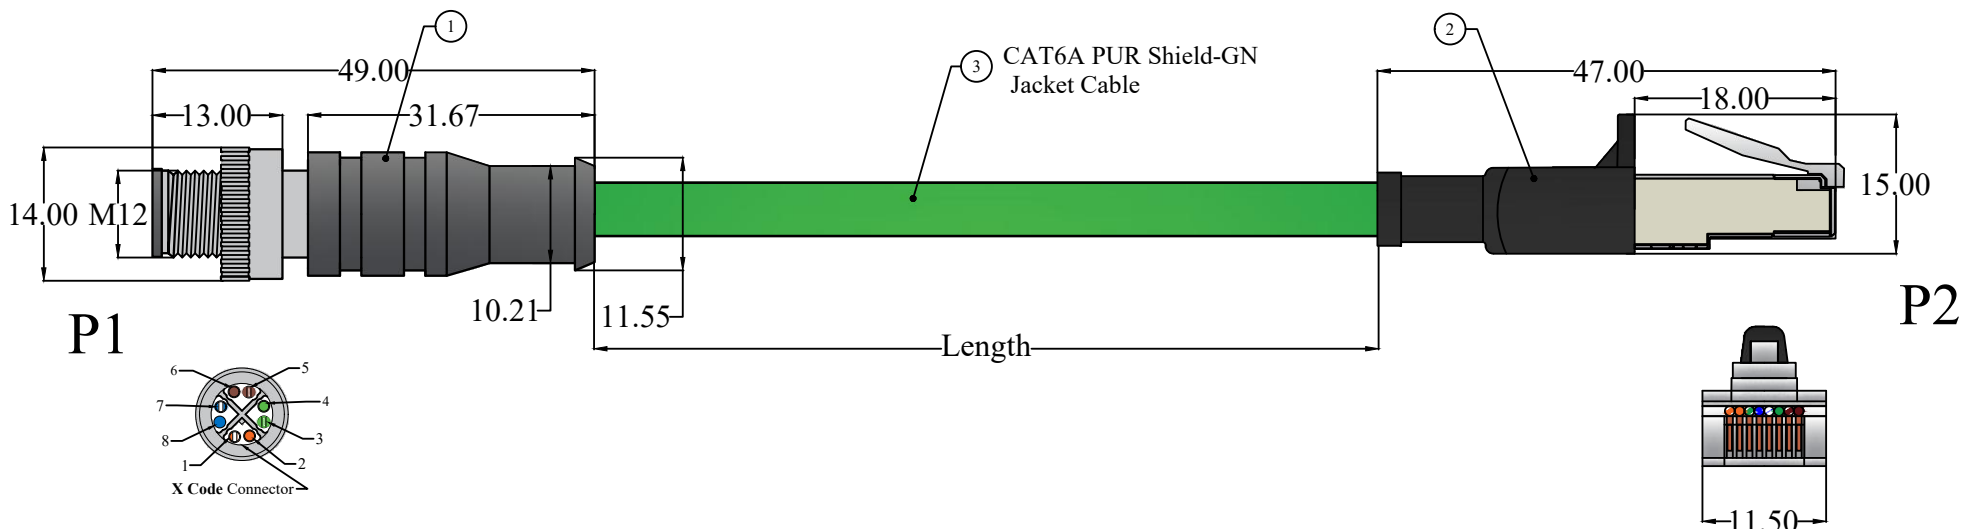

NOTE:

1. All dimensions are in mm.
2. All connectors are shown in face view
3. 100% Electrically Tested.

SrNo	MPN	Length (mm)
1	241245-9696-9098-814-0100-Gn	1000±25
2	241245-9696-9098-814-0200-Gn	2000±25
3	241245-9696-9098-814-0300-Gn	3000±50
4	241245-9696-9098-814-0500-Gn	5000±50
5	241245-9696-9098-814-1000-Gn	10000±100

P1 (M12 X Code Male)	Colour	P2 (RJ45 Male)	Colour
1	Orange-white	1	Orange-white
2	Orange	2	Orange
3	Green-White	3	Green-White
4	Green	6	Green
5	Brown-White	7	Brown-White
6	Brown	8	Brown
7	Blue-White	5	Blue-White
8	Blue	4	Blue

SR NO.	Descriptions
1	M12 X Code 8 Pin Male Straight Shielded Connector.
2	RJ45 8 Pin Male Straight Shielded Connector.
3	8 Core * 0.14 sqmm, CAT6A PUR Shield Green Jacket Cable, OD 6.2 ±0.2 sqmm, Core-color Brown, Br-wh, Green, Bl-Wh, Blue, Gr-Wh, Orange, Or-Wh.

DRAWING TITLE
M12 Male Straight X Code to RJ45 Male Straight Pur Shielded Green Cable

DRAWING NUMBER
241245-9696-9098-814-XXXX-Gn

SCALE 1 : 1 **UOM:** MM **SHEET** 1/1

4

3

2

1

4