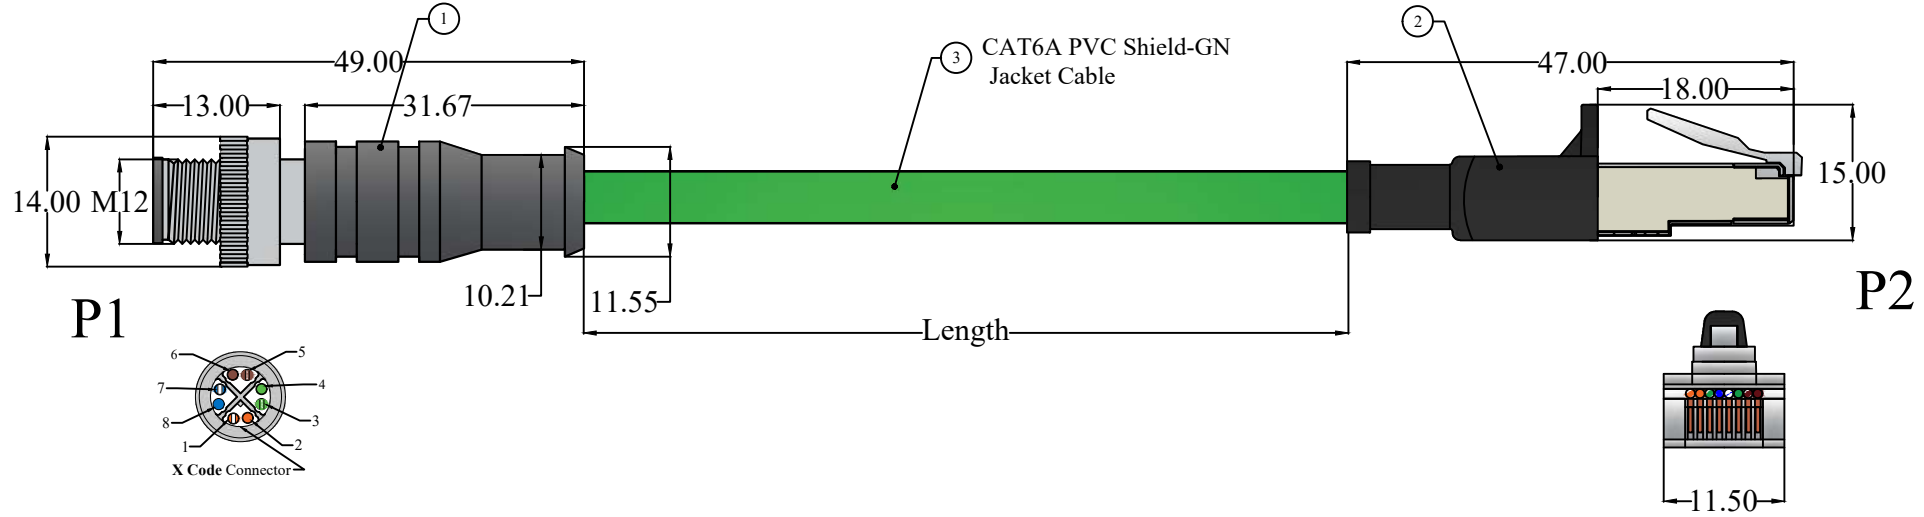

NOTE:

1. All dimensions are in mm.
2. All connectors are shown in face view
3. 100% Electrically Tested.

SrNo	MPN	Length (mm)
1	241245-9696-9088-814-0100-Gn	1000±25
2	241245-9696-9088-814-0200-Gn	2000±25
3	241245-9696-9088-814-0300-Gn	3000±50
4	241245-9696-9088-814-0500-Gn	5000±50
5	241245-9696-9088-814-1000-Gn	10000±100

P1 (M12 X Code Male)	Colour	P2 (RJ45 Male)	Colour
1	Orange-white	1	Orange-white
2	Orange	2	Orange
3	Green-White	3	Green-White
4	Green	6	Green
5	Brown-White	7	Brown-White
6	Brown	8	Brown
7	Blue-White	5	Blue-White
8	Blue	4	Blue

SR NO.	Descriptions
1	M12 X Code 8 Pin Male Straight Shielded Connector.
2	RJ45 8 Pin Male Straight Shielded Connector.
3	8 Core * 0.14 sqmm, CAT6A PVC Shield Green Jacket Cable, OD 6.2 ±0.2 sqmm, Core-color Brown, Br-wh, Green, Bl-Wh, Blue, Gr-Wh, Orange, Or-Wh.

This drawing is our property. It can't be reproduced or communicated without our written agreement.		LEI INDIA'S	
DRAWN BY M. S	DATE 08/11/25	DRAWING TITLE M12 Male Straight X Code to RJ45 Male Straight Pvc Shielded Green Cable	
CHECKED BY M. S	DATE 08/11/25	SIZE A4	DRAWING NUMBER 241245-9696-9088-814-XXXX-Gn
APPROVED BY J. S	DATE 08/11/25	SCALE 1 : 1	UOM: MM
		SHEET 1/1	