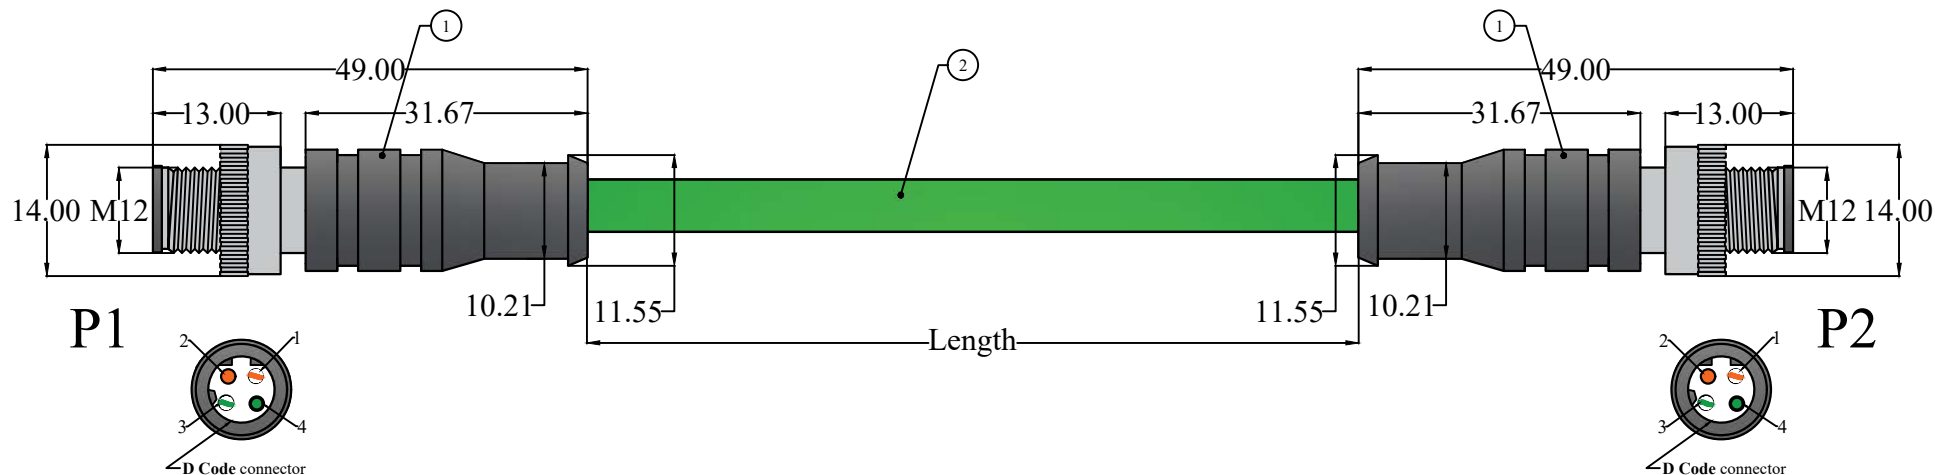

NOTE:

1. All dimensions are in mm.
2. All connectors are shown in face view.
3. 100% Electrically Tested.

SrNo	MPN	Length (mm)
1	2412-9696-4084-814-0100-Gn	1000±25
2	2412-9696-4084-814-0200-Gn	2000±25
3	2412-9696-4084-814-0300-Gn	3000±50
4	2412-9696-4084-814-0500-Gn	5000±50
5	2412-9696-4084-814-1000-Gn	10000±100

P1 (M12 D Code Male)	Colour	P2 (M12 D Code Male)	Colour
1	Orange-White	1	Orange-White
2	Orange	2	Orange
3	Green-White	3	Green-White
4	Green	4	Green

SR NO.	Descriptions
1	M12 D Code 4 Pin Male Straight Shielded Connector.
2	8 Core * 0.14 sqmm, CAT6A PVC Shielded Green Jacket Cable, OD 6.2±0.2 sqmm, Core-color Orange-White, Orange, Green-White, Green, Blue -White, Blue, Brown-White, Brown

This drawing is our property. It can't be reproduced or communicated without our written agreement.		LEI INDIA'S		
DRAWN BY S. B		DRAWING TITLE M12 Male Straight D Code to M12 Male Straight D Code Pvc Shielded Green Cable		
DATE 09/11/25		SIZE A4	DRAWING NUMBER 2412-9696-4084-814-XXXX-Gn	REV 01
CHECKED BY M. S		APPROVED BY J. S		DATE 09/11/25
SCALE 1 : 1		UOM: MM		SHEET 1/1