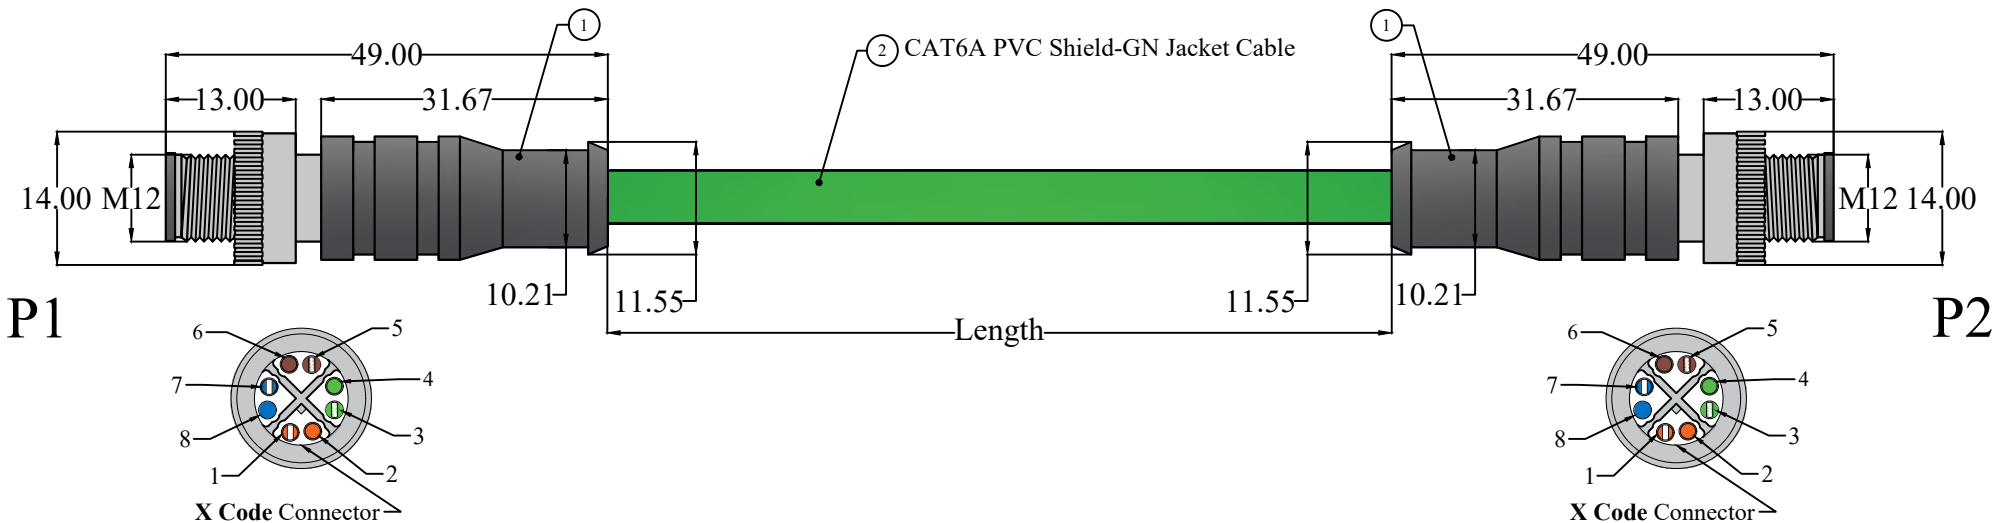

NOTE:

1. All dimensions are in mm.
2. All connectors are shown in face view
3. 100% Electrically Tested.

SrNo	MPN	Length (mm)
1	2412-9696-9088-814-0100-Gn	1000±25
2	2412-9696-9088-814-0200-Gn	2000±25
3	2412-9696-9088-814-0300-Gn	3000±50
4	2412-9696-9088-814-0500-Gn	5000±50
5	2412-9696-9088-814-1000-Gn	10000±100

P1 (M12 X Code Male)	Colour	P2 (M12 X Code Male)	Colour
1	Orange-white	1	Orange-white
2	Orange	2	Orange
3	Green-White	3	Green-White
4	Green	4	Green
5	Brown-White	5	Brown-White
6	Brown	6	Brown
7	Blue-White	7	Blue-White
8	Blue	8	Blue

SR NO.	Descriptions
1	M12 X Code 8 Pin Male Straight Shielded Connector.
2	8 Core * 0.14 sqmm, CAT6A PVC Shield Green Jacket Cable, OD 6.2 ±0.2 sqmm, Core-color Brown, Br-wh, Green, Bl-Wh, Blue, Gr-Wh, Orange, Or-Wh.

This drawing is our property. It can't be reproduced or communicated without our written agreement.

LEI INDIA'S

DRAWING TITLE
M12 Male Straight X Code to M12 Male Straight X Code Pvc Shielded Green Cable