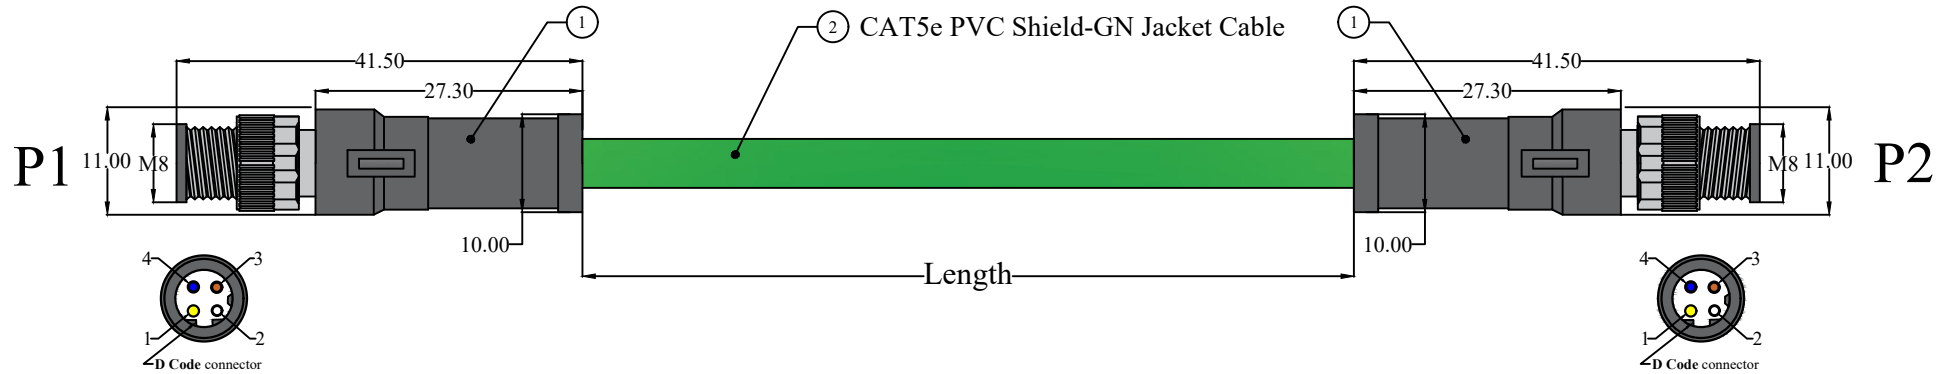

**NOTE:**

1. All dimensions are in mm.
2. All connectors are shown in face view
3. 100% Electrically Tested.

SrNo	MPN	Length (mm)
1	248-9696-484-414-0100-Gn	1000±25
2	248-9696-484-414-0200-Gn	2000±25
3	248-9696-484-414-0300-Gn	3000±50
4	248-9696-484-414-0500-Gn	5000±50
5	248-9696-484-414-1000-Gn	10000±100

P1 ( M8 D Code Male )	Colour	P2 ( M8 D Code Male)
1	<b>Yellow</b>	1
2	<b>White</b>	2
3	<b>Orange</b>	3
4	<b>Blue</b>	4

SR NO.	Descriptions
1	M8 D Code 4 Pin Male Straight Shielded Connector.
2	4 Core * 0.14 sqmm, CAT5e PVC Shield Green Jacket Cable, OD 5.0±0.2 sqmm, Core-color Yellow, White, Orange, Blue.

This drawing is our property. It can't be reproduced or communicated without our written agreement.

DRAWN BY S. B		DATE 25/11/25		DRAWING TITLE M8 Male Straight D Code to M8 Male Straight D Code Pvc Shielded Green Cable		
CHECKED BY M. S		DATE 25/11/25		SIZE A4	DRAWING NUMBER 248-9696-484-414-XXXX-Gn	REV 00
APPROVED BY J. S		DATE 25/11/25		SCALE 1 : 1		UOM: MM
						SHEET 1/1