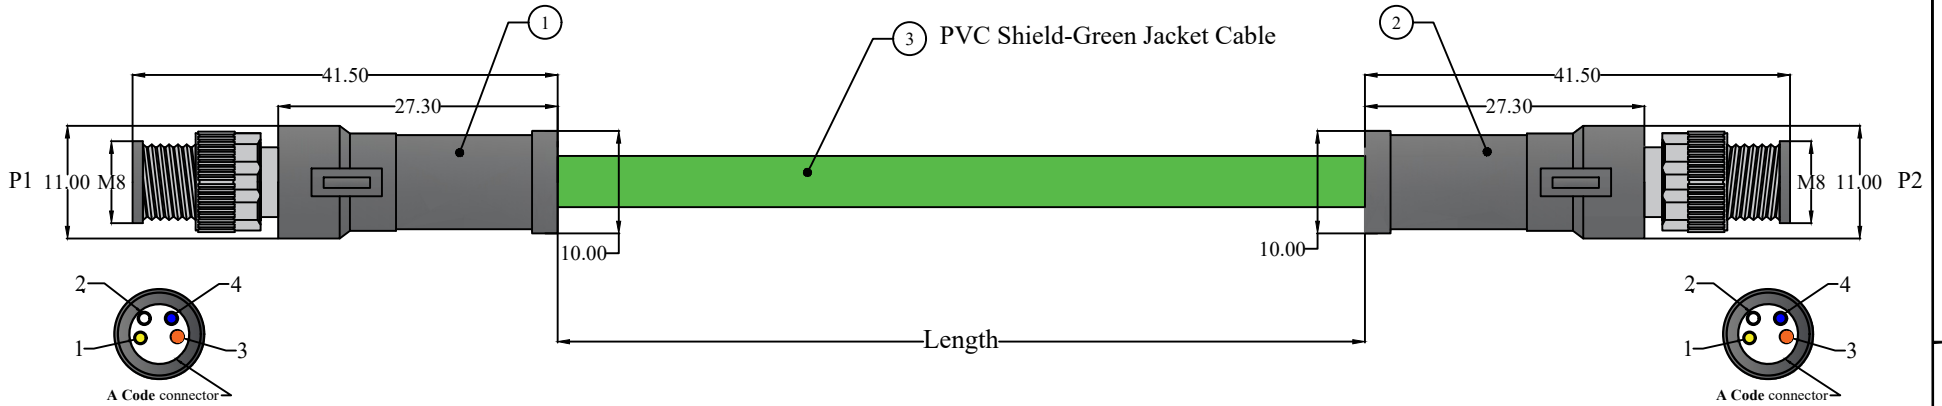

NOTE:

1. All dimensions are in mm.
2. All connectors are shown in face view
3. 100% Electrically Tested.

SrNo	MPN	Length (mm)
1	248-9696-184-414-0100-Gn	1000±25
2	248-9696-184-414-0200-Gn	2000±25
3	248-9696-184-414-0300-Gn	3000±50
4	248-9696-184-414-0500-Gn	5000±50
5	248-9696-184-414-1000-Gn	10000±100

P1 (M8 A Code Male)	Color	P2 (M8 A Code Male)
1	Yellow	1
2	White	2
3	Orange	3
4	Blue	4

SR NO.	Descriptions
1	M8 A Code 4 Pin Male Straight Shielded Connector.
2	M8 A Code 4 Pin Male Straight Shielded Connector.
3	4 Core * 0.14 sqmm, CAT5e PVC Shield-Green Jacket Cable, OD 5± 0.2 sqmm, Core-Colour -Yellow, White, Orange, Blue.

This drawing is our property. It can't be reproduced or communicated without our written agreement.

DRAWN BY S. B		DATE 29/11/25		DRAWING TITLE M8 Male Straight / M8 Male Straight A Code CAT5e Pvc Shielded Green Cable		
CHECKED BY M.S		DATE 29/11/25		SIZE A4	DRAWING NUMBER 248-9696-184-414-XXXX-Gn	REV 00
APPROVED BY J. S		DATE 29/11/25		SCALE 1 : 1	UOM: MM	SHEET 1/1