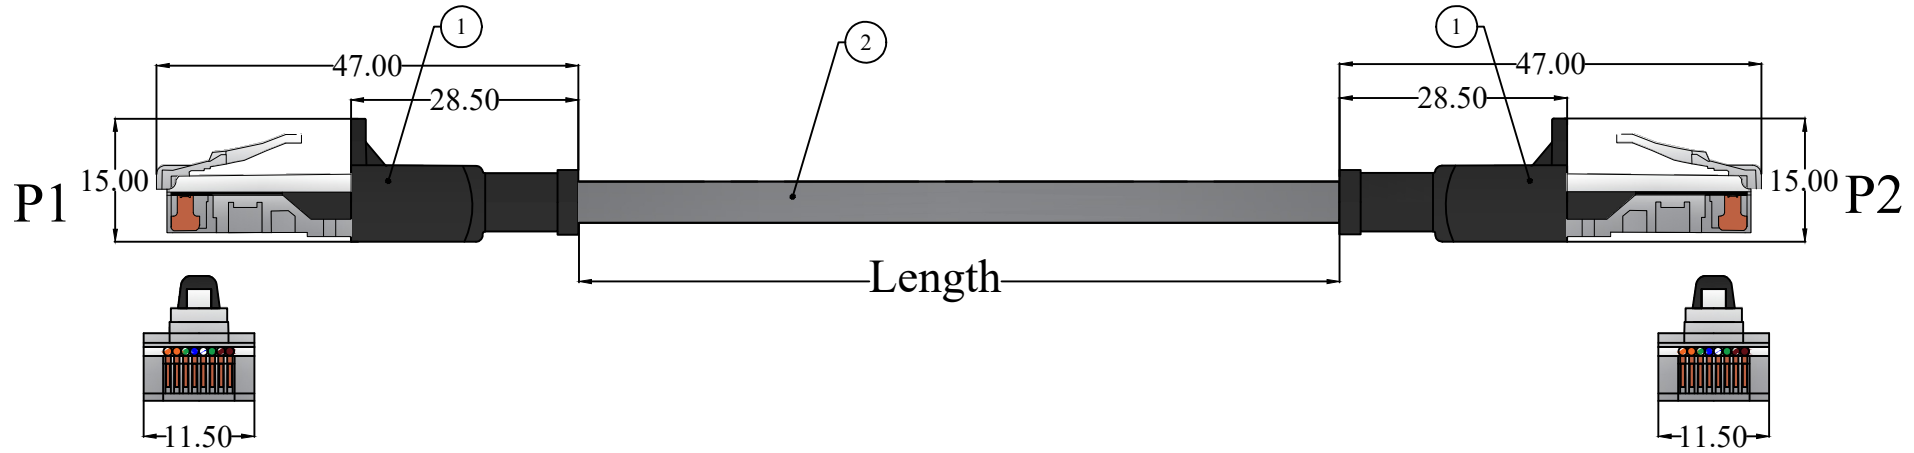

NOTE:

1. All dimensions are in mm.
2. All connectors are shown in face view.
3. 100% Electrically Tested.

SrNo	MPN	Length (mm)
1	2445-9696-0038-814-0100-Gr	1000±25
2	2445-9696-0038-814-0200-Gr	2000±25
3	2445-9696-0038-814-0300-Gr	3000±50
4	2445-9696-0038-814-0500-Gr	5000±50
5	2445-9696-0038-814-1000-Gr	10000±100

P1(RJ45 Male)	Colour	P2 (RJ45 Male)
1	Orange-white	1
2	Orange	2
3	Green-White	3
4	Blue	4
5	Blue-White	5
6	Green	6
7	Brown-White	7
8	Brown	8

SR NO.	Descriptions
1	RJ45 8 Pin Male Straight Un -Shielded Connector.
2	8 Core * 0.14 sqmm, CAT6A PVC Un-Shield Grey jacket Cable, OD 6.2 ±0.2 sqmm, Core-color Brown, Br-wh, Green, Bl-Wh, Blue, Gr-Wh, Orange, Or-Wh.

This drawing is our property. It can't be reproduced or communicated without our written agreement.

DRAWING TITLE
RJ45 Male 0° / RJ45 Male 0° 8P8C CAT 6A Pvc Unshielded Grey Cable

DRAWN BY M. S	DATE 18/11/24	SIZE A4	DRAWING NUMBER 2445-9696-0038-814-XXXX-Gr	REV 01
CHECKED BY A. P	DATE 18/11/24	SCALE 1 : 1	UOM: MM	SHEET 1/1
APPROVED BY A. P	DATE 18/11/24			