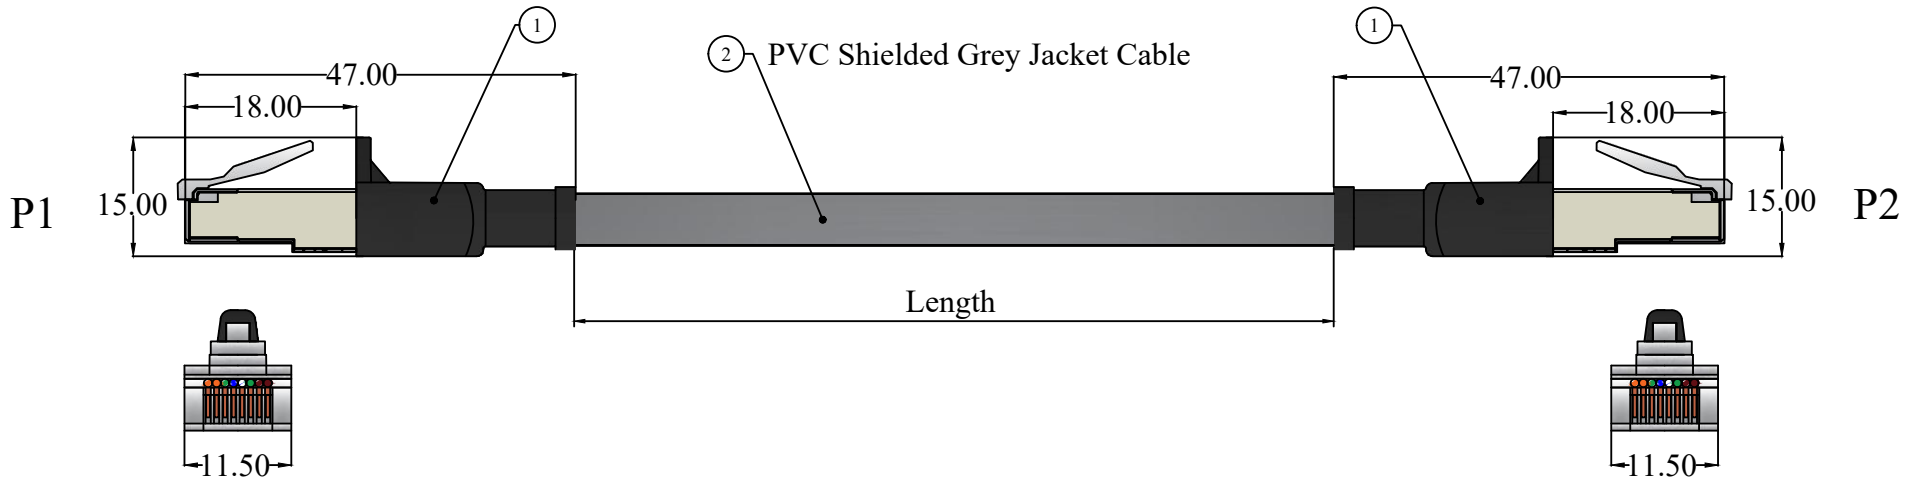

**NOTE:**

1. All dimensions are in mm.
2. All connectors are shown in face view
3. 100% Electrically Tested.

SrNo	MPN	Length (mm)
1	2445-9696-0088-814-0100-Gr	1000±25
2	2445-9696-0088-814-0200-Gr	2000±25
3	2445-9696-0088-814-0300-Gr	3000±50
4	2445-9696-0088-814-0500-Gr	5000±50
5	2445-9696-0088-814-1000-Gr	10000±100

P1 ( RJ45 Male)	Colour	P2 ( RJ45 Male)
1	Orange-white	1
2	Orange	2
3	Green-White	3
4	Blue	4
5	Blue-White	5
6	Green	6
7	Brown-White	7
8	Brown	8

SR NO.	Descriptions
1	RJ45 8 Pin Male Straight Shielded Connector.
2	8 Core * 0.14 sqmm, CAT6A PVC Shielded Grey Jacket Cable, OD 6.2 ±0.2 sqmm, Core-color Or-Wh, Orange, Gn-Wh, Blue, Bl-Wh, Green, Br-Wh, Brown.

This drawing is our property. It can't be reproduced or communicated without our written agreement.		<b>LEI INDIA'S</b>		
DRAWN BY M. S		DATE 05/02/26		DRAWING TITLE RJ45 Male 0° / RJ45 Male 0° 8P8C CAT 6A Pvc Shielded Grey Cable
CHECKED BY M. S		DATE 05/02/26		
APPROVED BY J. S		DATE 05/02/26		SIZE A4
DRAWING NUMBER 2445-9696-0088-814-XXXX-Gr		REV 00		SCALE 1 : 1
UOM: MM		SHEET 1/1		