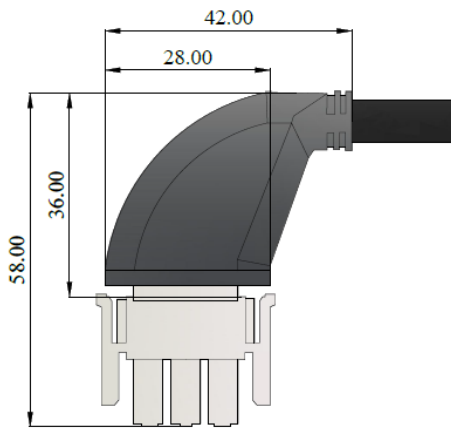

Product Data Sheet

Sensors and Actuator

- ❖ Product Description- Nema Plug Wiring Harness
- ❖ MPN-242258

Illustration

-Colour customization available based on MOQ

Product may differ from image

Product Datasheet Rev.No-00 Effective Date-04-03-2026

Product Data Sheet

Sensors and Actuator

Technical Data	
Operating voltage	300V AC/DC*
Operating current per contact AMP	4 A
No. of Pins	3
Connection type head	AMP Male Plug Connector.
Cable OD	6.30±0.2mm
Protection	IP67, IP68, IP69
Housing Material	Nylon

General Data	
Standards	IEC-61076-2-101 (M12)
Housing Pitch	6.35 mm Pitch
Pin Contact	CuZn
Housing contact	CuZn
Material (contact surface)	Tin Plated
Termination Method	Crimp
Temperature range	-25.... +105°C