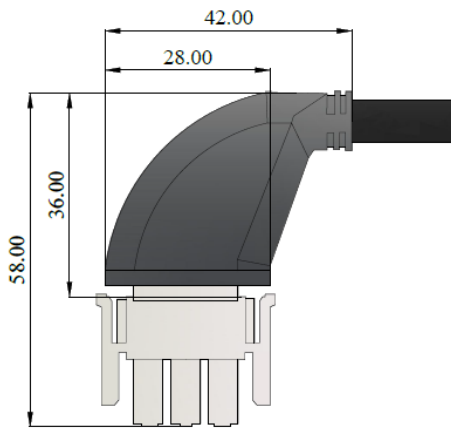

Product may differ from image

Product Datasheet Rev.No-00 Effective Date-04-03-2026

The information in this product PDF has been compiled with the utmost care
Liability for the correctness completeness and topicality of the information is restricted to gross negligence.

Office Address: Ground Floor Plot No, G-8/7, Ranjangaon Industrial Area Shirur Road Karegaon, Ranjangaon MIDC, Pune Maharashtra-412220 India.
Contact- info@leiindias.com; sales@leiindias.com; www.leiindias.com; +91-7448296005; +91-020-66205306 GST No-27AACCL5628E1ZL
Factory Address: 2347/B Wagholi Warehouse, Pune Nagar Road, Wagholi, Pune- 412207, Maharashtra, India.