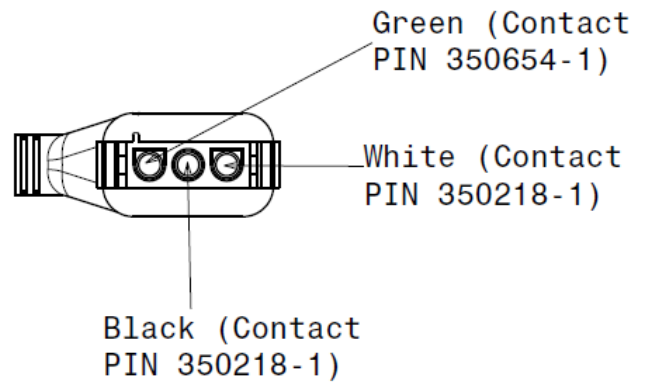

Product may differ from image

Product Datasheet Rev.No-00 Effective Date-04-03-2026

The information in this product PDF has been compiled with the utmost care
Liability for the correctness completeness and topicality of the information is restricted to gross negligence.

Office Address: Ground Floor Plot No, G-8/7, Ranjangaon Industrial Area Shirur Road Karegaon, Ranjangaon MIDC, Pune Maharashtra-412220 India.
Contact- info@leiindias.com; sales@leiindias.com; www.leiindias.com; +91-7448296005; +91-020-66205306 GST No-27AACCL5628E1ZL
Factory Address: 2347/B Wagholi Warehouse, Pune Nagar Road, Wagholi, Pune- 412207, Maharashtra, India.